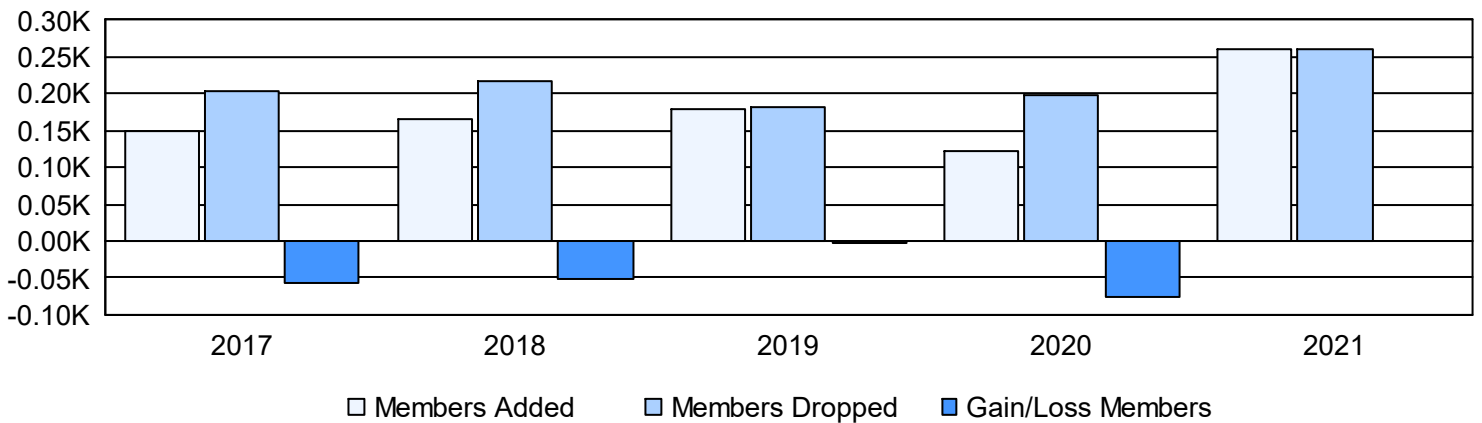

Year	New Clubs	Dropped Clubs	Gain/ Loss Clubs	New Members	Charter Members	Reinstate Members	Transfer Members	Total Member Added	Total Members Dropped	Gain/ Loss Members
2016-2017	0	0	0	127	1	8	12	148	204	-56
2017-2018	0	0	0	139	1	2	24	166	217	-51
2018-2019	0	0	0	156	2	8	12	178	182	-4
2019-2020	0	0	0	107	0	6	10	123	199	-76
2020-2021	3	1	2	148	80	6	26	260	260	0
Average	1	0	0	135	17	6	17	175	212	-37

Clubs

Members