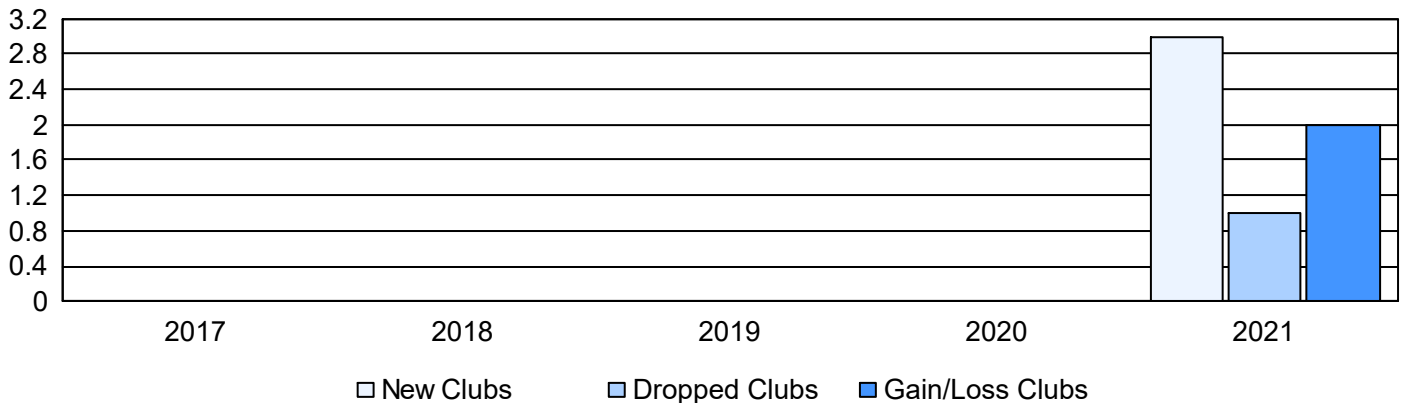

Year	New Clubs	Dropped Clubs	Gain/ Loss Clubs	New Members	Charter Members	Reinstate Members	Transfer Members	Total Member Added	Total Members Dropped	Gain/ Loss Members
2016-2017	0	0	0	127	1	8	12	148	204	-56
2017-2018	0	0	0	139	1	2	24	166	217	-51
2018-2019	0	0	0	156	2	8	12	178	182	-4
2019-2020	0	0	0	107	0	6	10	123	199	-76
2020-2021	3	1	2	148	80	6	26	260	260	0
Average	1	0	0	135	17	6	17	175	212	-37

Clubs