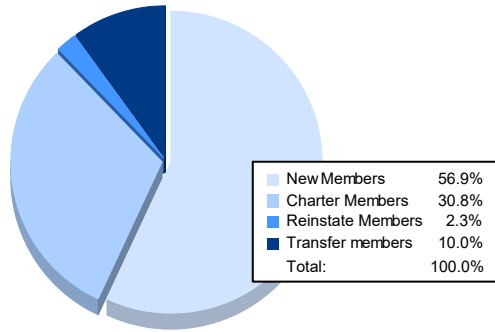

Membership Composition June 2021 Cumulative